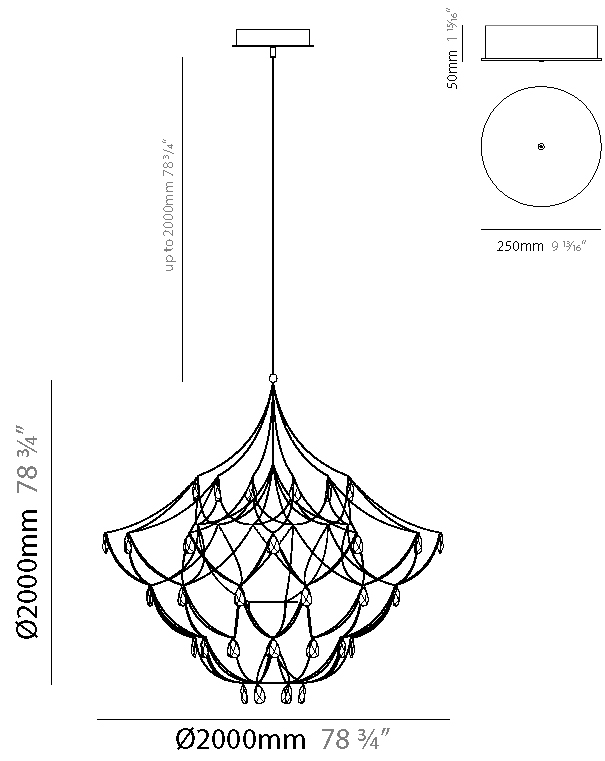

PROJECT	_____
TYPE	_____
SPECIFIER	_____
QUANTITY	_____
DATE	_____

CRYSTAL GALAXY SUSPENSION

D101418-

base number	LED	Color	Finish
	Dimming	Temperature	Options

1. To build a product code in our configurator select the specify button on the base model # product page
2. To build a manual product code on this datasheet choose from the options listed below in blue font and add the suffix to the base model #

GENERAL

Series: Crystal Galaxy
Partner: Quasar
Division: Design
Installation: Suspension
Product Type: Chandelier
Mounting Location: Ceiling

PHYSICAL

Shape: Abstract
Diameter (mm): 2000
Diameter (in): 78 3/4
Height (mm): 2000
Height (in): 78 3/4
Max. Overall Height (mm): 4000
Max. Overall Height (in): 157 1/2
Fixture Finish: NIC / BRA / BBR
Fixture Material: Metal
Cable Details: 2000mm Cable
Upon Request: Custom Sizes

ELECTRICAL

Number of Lamps: 156 + 1
Lamp Type: LED Retrofit
Input Wattage (W): 58.48
Bulb Included: Bulb Included
Max. Wattage Per Lamp (W): 0.33 + 7
Lamp Base: E10 + GU10
Dimming: 0-10V Dimming / Phase Dimming (120Vac Only)
Driver Included: Yes
Driver Location: Integrated
Driver Type: Constant Voltage - Universal
Driver Class: Class 2
Input Voltage (V): 120 - 277
Output Voltage (V): 12
Lamp Voltage (V): 12

LED

Color Temperature (*K): 2600 / 3000 / 3500
CRI: >90 CRI
Lamp Life (hrs): 20000

OPTICAL

RATINGS AND CERTIFICATIONS

Certified By: Certified for North American Standards
IP rating: IP20