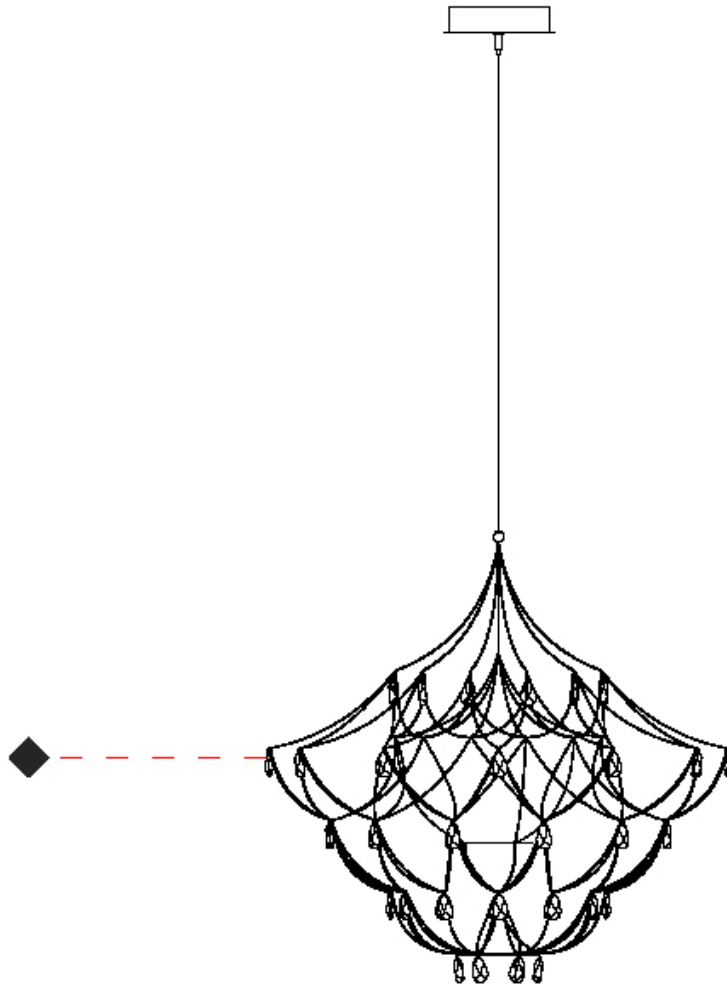

GENERAL

Series: Crystal Galaxy
 Partner: Quasar
 Division: Design
 Installation: Suspension
 Product Type: Chandelier
 Mounting Location: Ceiling

PHYSICAL

Shape: Abstract
 Diameter (mm): 2000
 Diameter (in): 78 ¾
 Height (mm): 2000
 Height (in): 78 ¾
 Max. Overall Height (mm): 4000
 Max. Overall Height (in): 157 ½
 Weight (kg): 10
 Weight (lbs): 22.05
 Fixture Finish: [NIC / BRA / BBR](#)
 Fixture Material: Metal
 Cable Details: 2000mm Cable
 Upon Request: Custom Sizes

CRYSTAL GALAXY SUSPENSION

D101417-

PROJECT

TYPE

SPECIFIER

QUANTITY

DATE

D

GENERAL

Series: Crystal Galaxy
Partner: Quasar
Division: Design
Installation: Suspension
Product Type: Chandelier
Mounting Location: Ceiling

PHYSICAL

Shape: Abstract
Diameter (mm): 2000
Diameter (in): 78 3/4
Height (mm): 2000
Height (in): 78 3/4
Max. Overall Height (mm): 4000
Max. Overall Height (in): 157 1/2
Fixture Finish: NIC / BRA / BBR
Fixture Material: Metal
Cable Details: 2000mm Cable
Upon Request: Custom Sizes