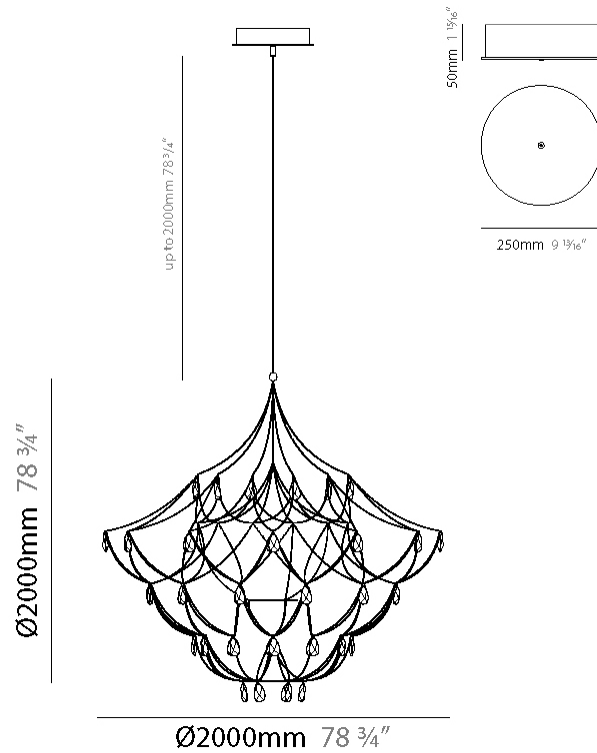

GENERAL

Series: Crystal Galaxy
 Partner: Quasar
 Division: Design
 Installation: Suspension
 Product Type: Chandelier
 Mounting Location: Ceiling

PHYSICAL

Shape: Abstract
 Diameter (mm): 2000
 Diameter (in): 78 ¾
 Height (mm): 2000
 Height (in): 78 ¾
 Max. Overall Height (mm): 4000
 Max. Overall Height (in): 157 ½
 Weight (kg): 10
 Weight (lbs): 22.05
 Fixture Finish: [NIC / BRA / BBR](#)
 Fixture Material: Metal
 Cable Details: 2000mm Cable
 Upon Request: Custom Sizes

CRYSTAL GALAXY SUSPENSION

D101417-

PROJECT

TYPE

SPECIFIER

QUANTITY

DATE

D

GENERAL

Series: Crystal Galaxy
Partner: Quasar
Division: Design
Installation: Suspension
Product Type: Chandelier
Mounting Location: Ceiling

PHYSICAL

Shape: Abstract
Diameter (mm): 2000
Diameter (in): 78 3/4
Height (mm): 2000
Height (in): 78 3/4
Max. Overall Height (mm): 4000
Max. Overall Height (in): 157 1/2
Fixture Finish: NIC / BRA / BBR
Fixture Material: Metal
Cable Details: 2000mm Cable
Upon Request: Custom Sizes